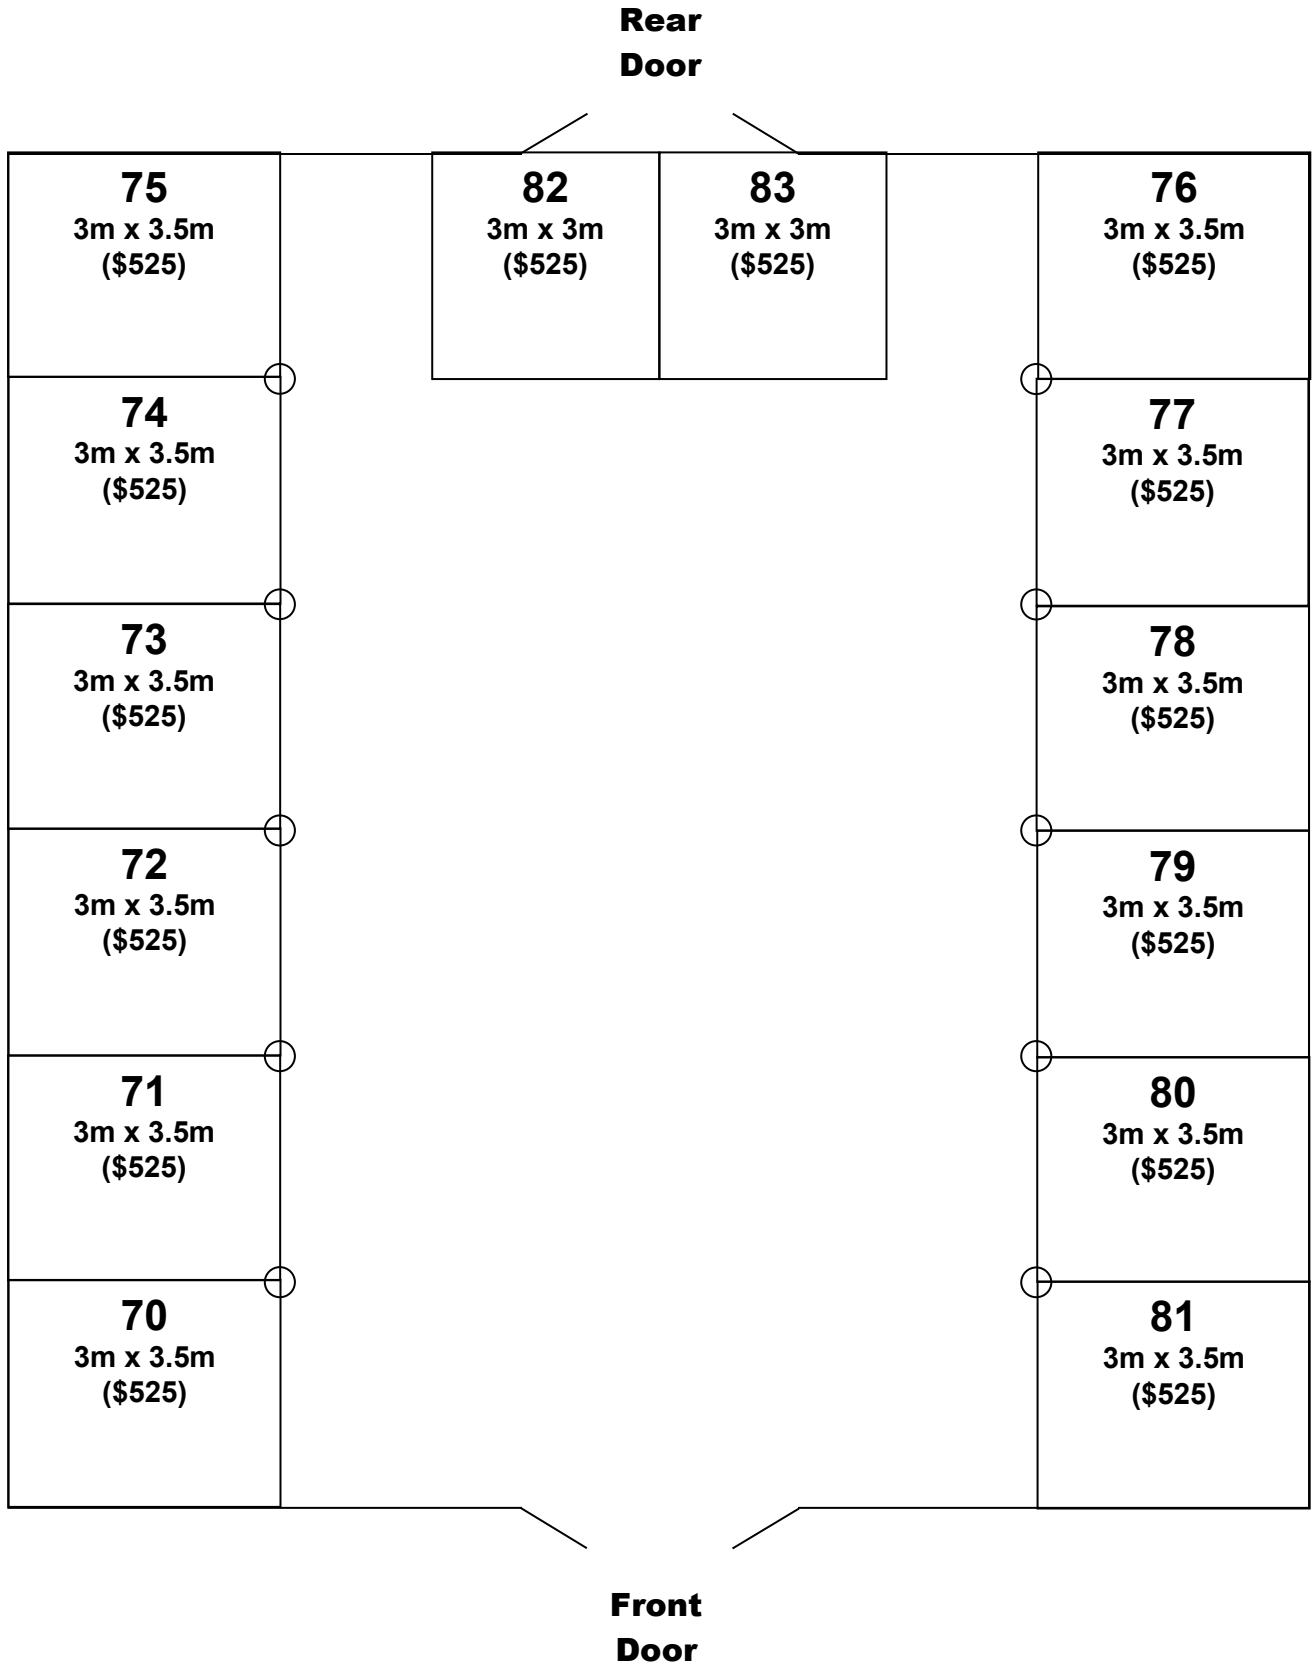

152nd ROYAL BATHURST SHOW 24-26 April 2020

Regional Produce Exhibit Trade Space Plan

Cec English Pavilion

All Prices are inclusive of GST.