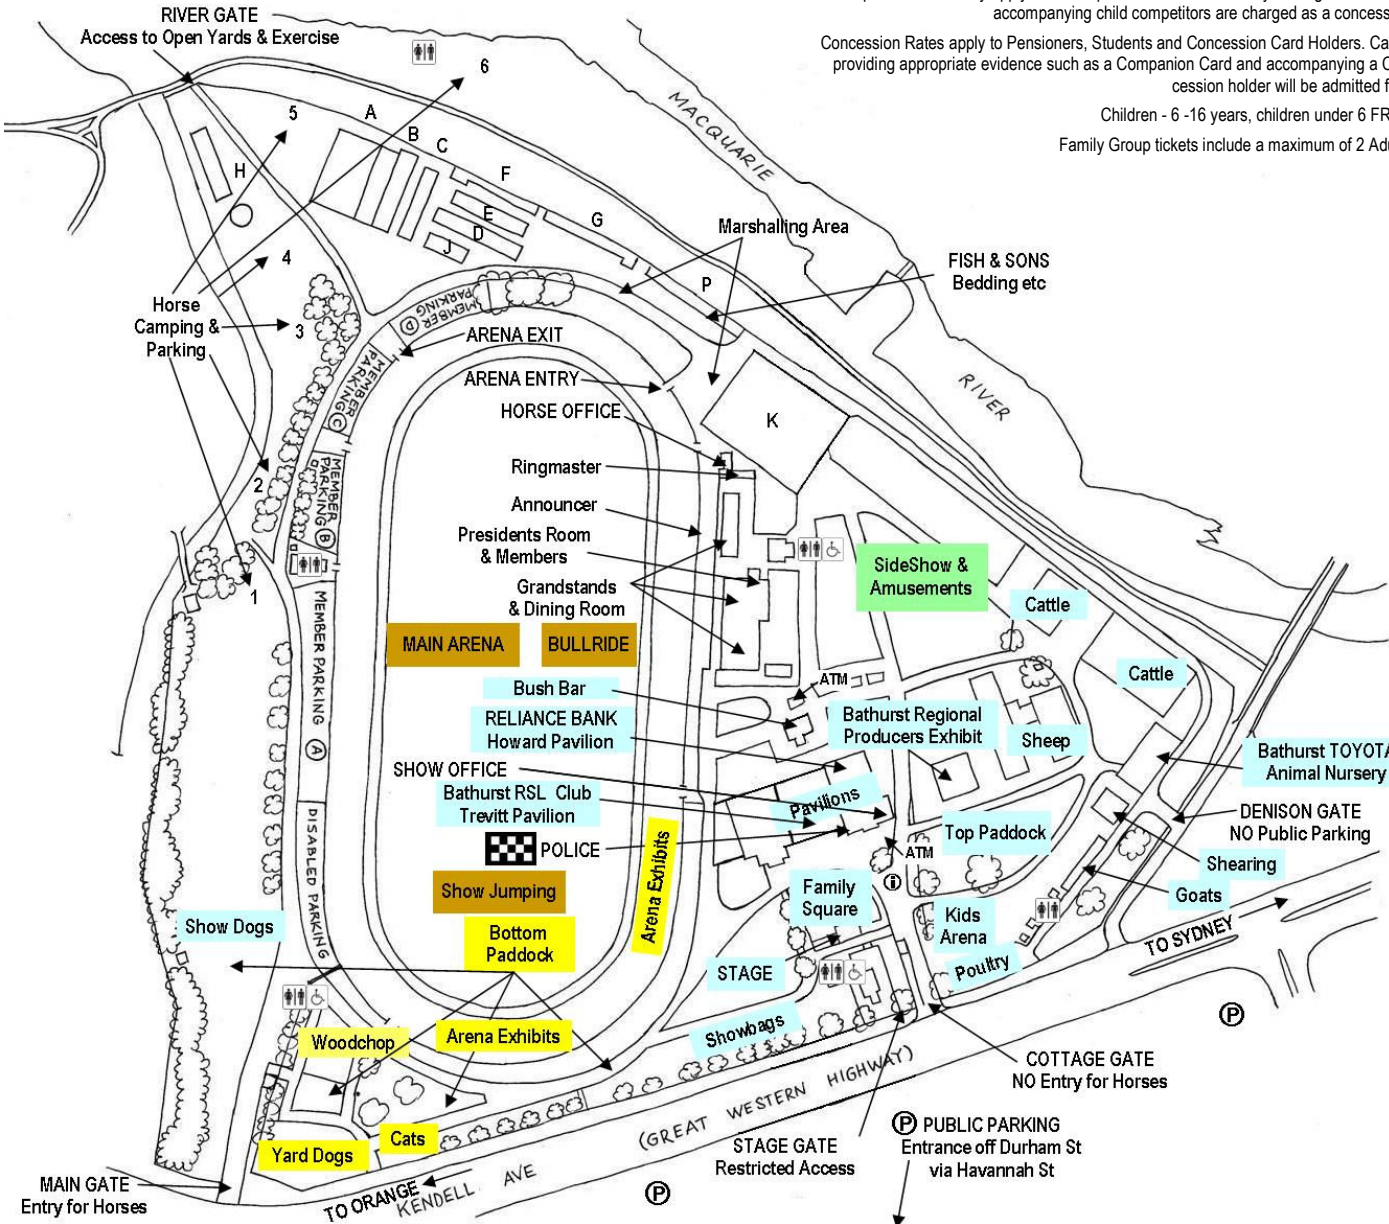

FOLLOW US RIGHT NOW!

facebook.com/royalbathurstshow

instagram.com/royalbathurstshow

	Adults	Concession	Children	Family Group (4)	Family Group (5)
Gate Entry PER DAY	\$26.00	\$20.00	\$13.00	\$52.00	\$64.00
Gate Entry ALL SHOW	\$52.00	\$40.00	\$26.00	\$104.00	\$128.00

Children - 6 -16 years, children under 6 FREE.

Family Group tickets include a maximum of 2 Adults.

ROYAL BATHURST SHOW

28 - 30 APRIL 2017

PRO-MOTING ACHIEVEMENT SUPPORTING COMMUNITY
Since 1858

SHOW PROGRAM

Bottom Paddock

Bathurst Historic Car Club Display	9am - 5pm
Cats - ADVANCE Championship Show	9am - 4pm
Working Dogs - Local, Maiden, Novice, Beginners & Encourage Classes - MARS Petcare PEDIGREE	8am - 5pm
Show Dogs - Gun Dogs & Utility Groups	From 9am
Show Dogs - Hounds & Non-Sporting	From 2pm
Woodchop - State Underhand Championships, Standing Block Handicap, Two Board Tree	From 10am
Army Reserve & Rural Fire Service Exhibit	9am - 5pm
CWA Tea & Scones	From 9am